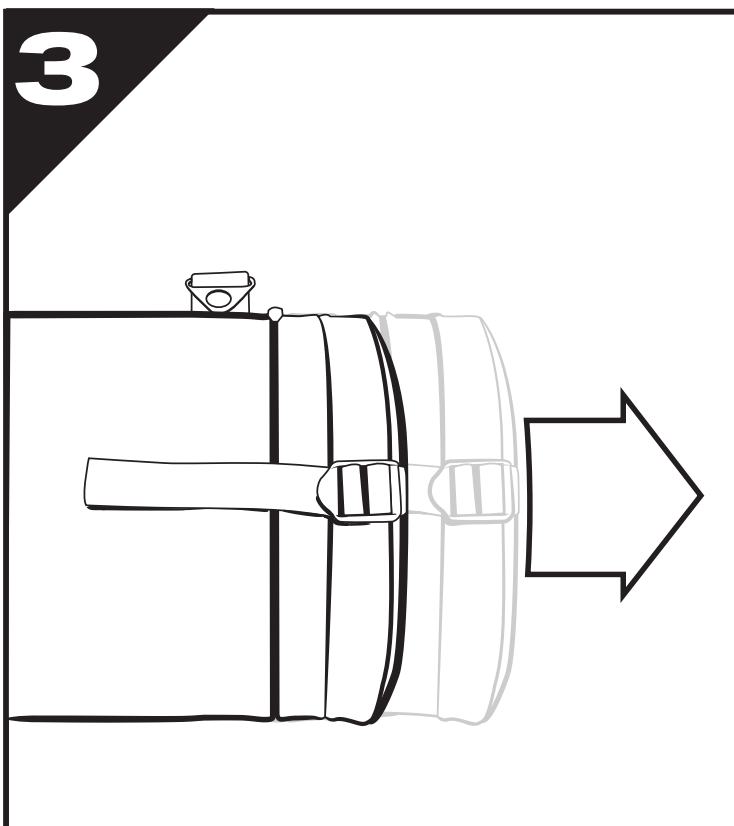

PADDED CARRYING BAG FOR

OPTICAL TUBE 8" #94026 / 9.25" #94030 / 11" #94027

2

3

4

WARRANTY
celestron.com/support/warranties

© 2020 Celestron • All rights reserved

celestron.com

Inverkehrsbringer und Service für Deutschland und Österreich:

Baader Planetarium GmbH – Zur Sternwarte - 82291 Mammendorf – Tel.: 08145/80890 - service@celestron-deutschland.de

10/20