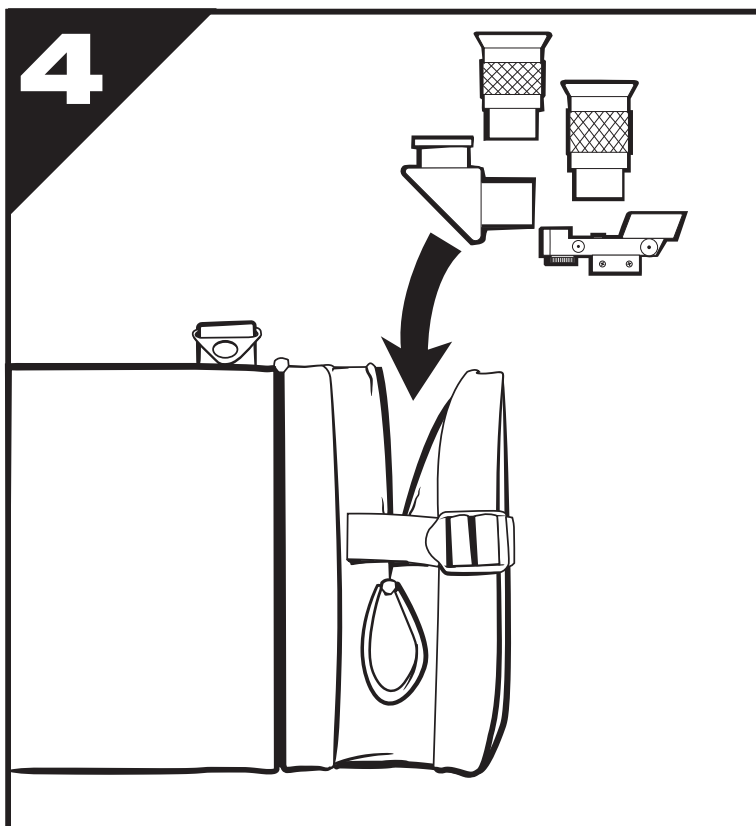

PADDED CARRYING BAG FOR

OPTICAL TUBE 8" #94026 / 9.25" #94030 / 11" #94027

2

3

4

WARRANTY
celestron.com/support/warranties

© 2020 Celestron • All rights reserved

celestron.com

Inverkehrsbringer und Service für Deutschland und Österreich:

Baader Planetarium GmbH – Zur Sternwarte - 82291 Mammendorf – Tel.: 08145/80890 - service@celestron-deutschland.de

10/20