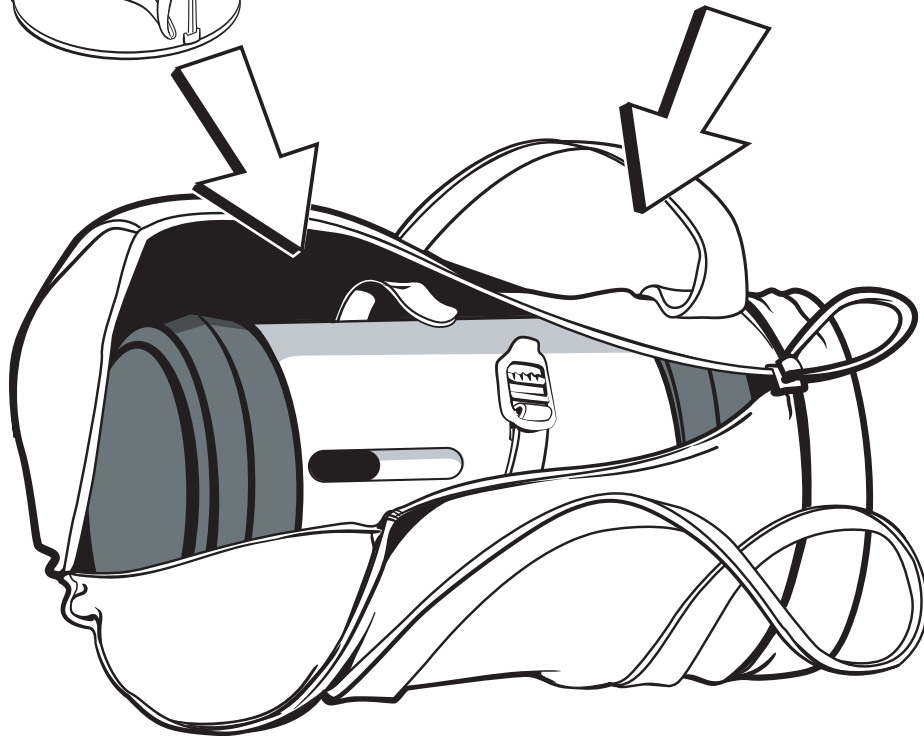

# PADDED CARRYING BAG FOR

OPTICAL TUBE 8" #94026 / 9.25" #94030 / 11" #94027

1

a

b

**WARRANTY**  
celestron.com/support/warranties

© 2020 Celestron • All rights reserved

celestron.com